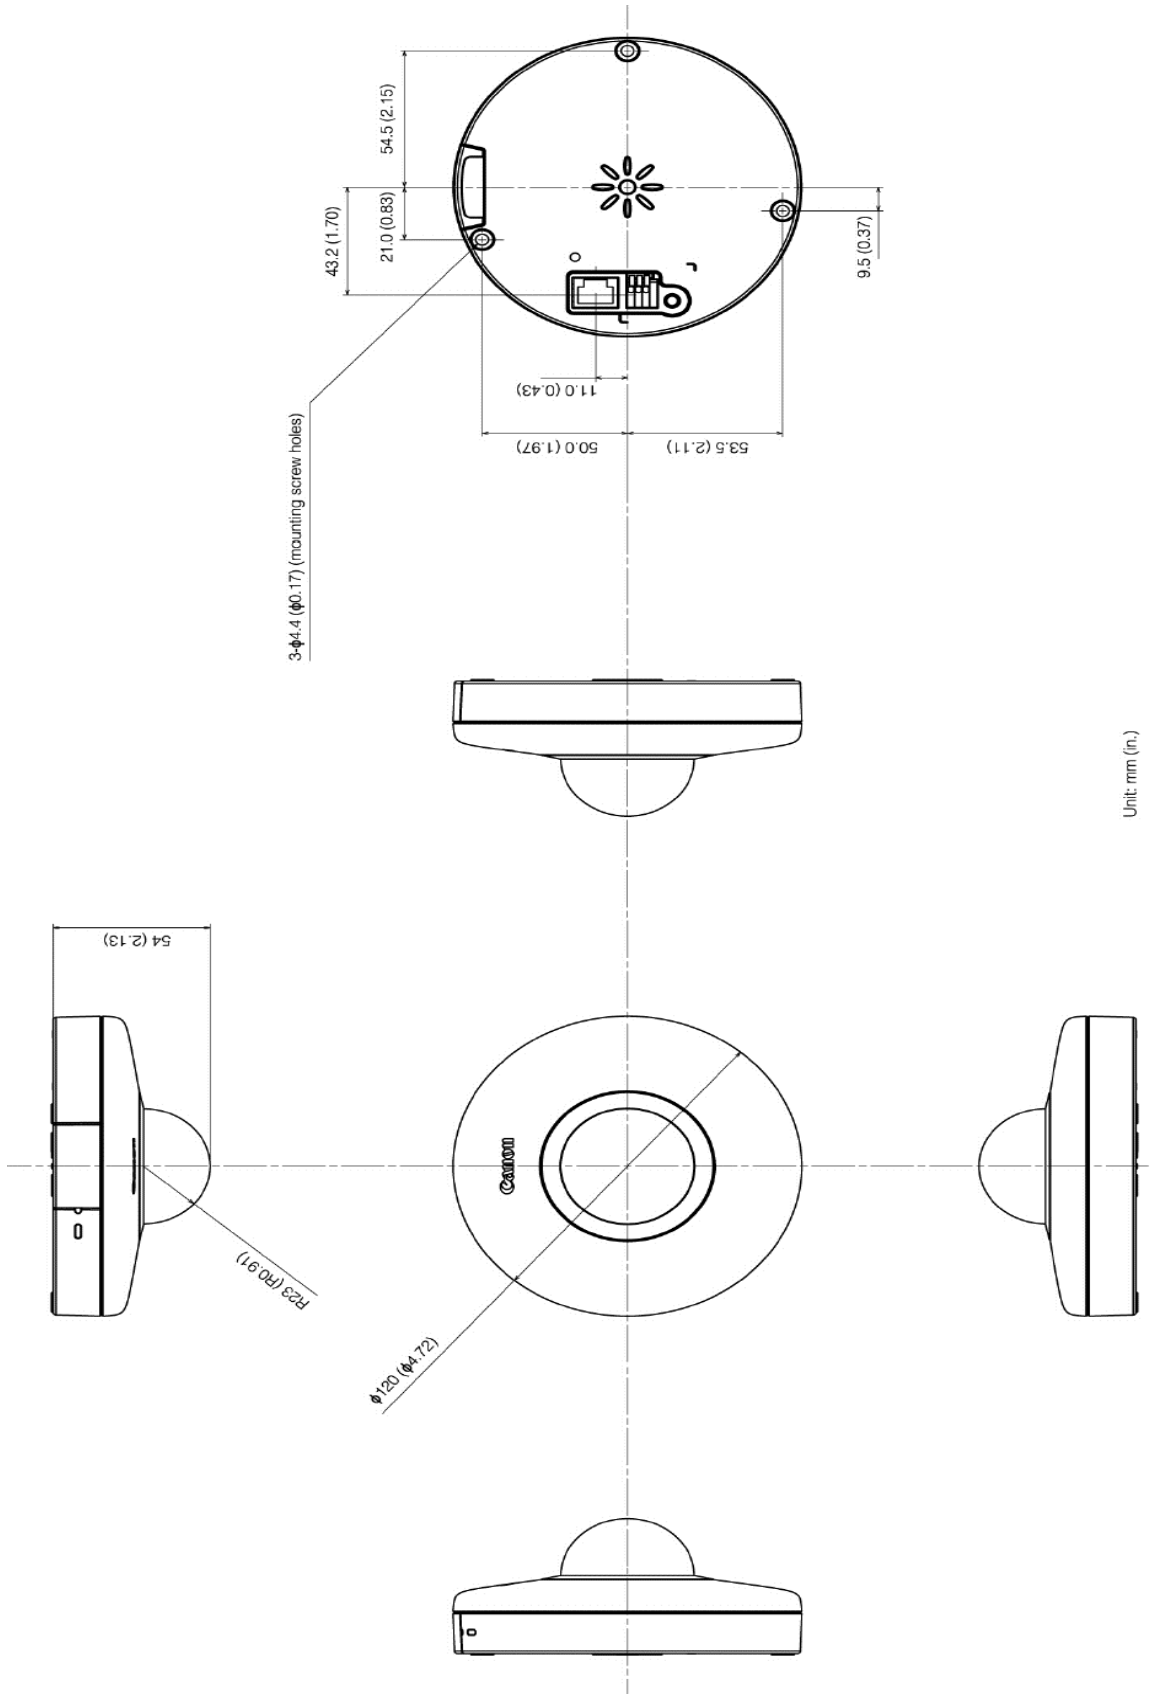

Camera Specifications

External Views/Specification

Network Camera VB-S30D/S31D/S800D/S805D

The exterior size, specifications, are as follows.

Camera Specifications

External Views/Specification

Network Camera

VB-S30D/S31D/S800D/S805D