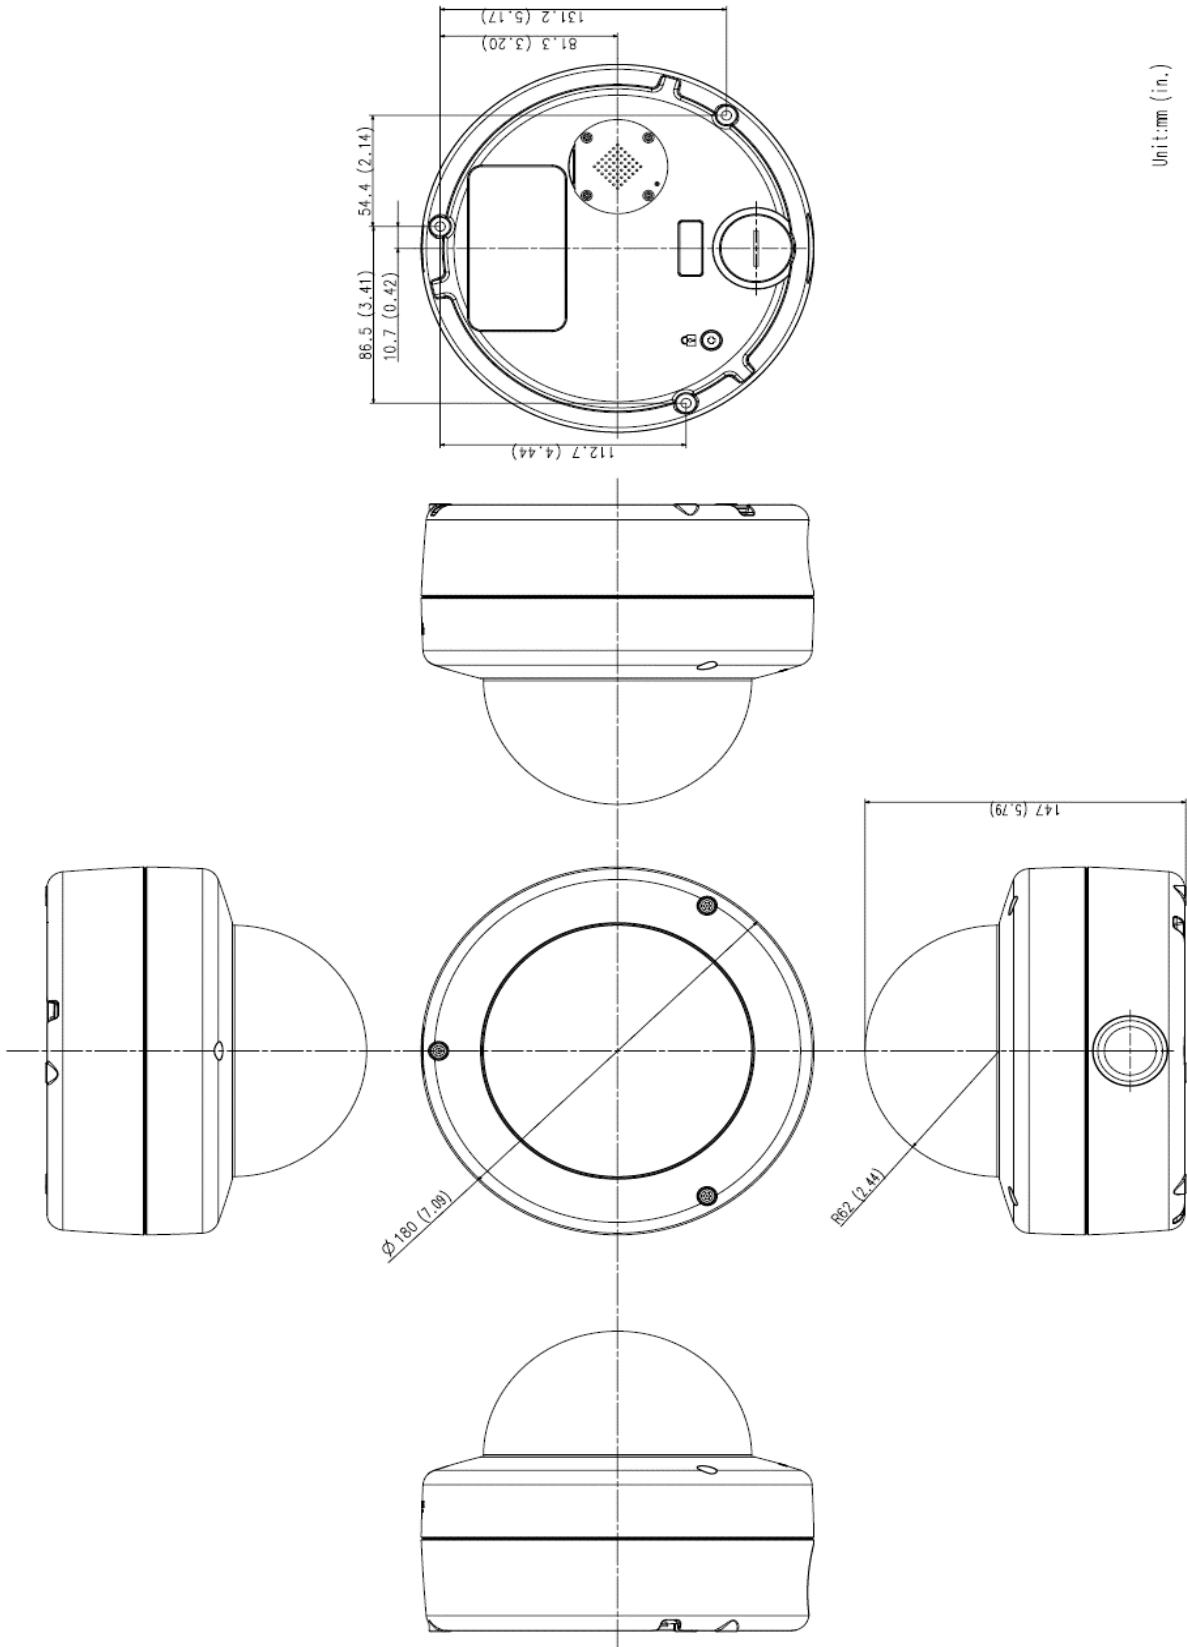

Camera Specifications

External Views/Specification

Network Camera

VB-H630VE / M620VE

The exterior size, specifications, are as follows.

Camera Specifications

External Views/Specification

Network Camera