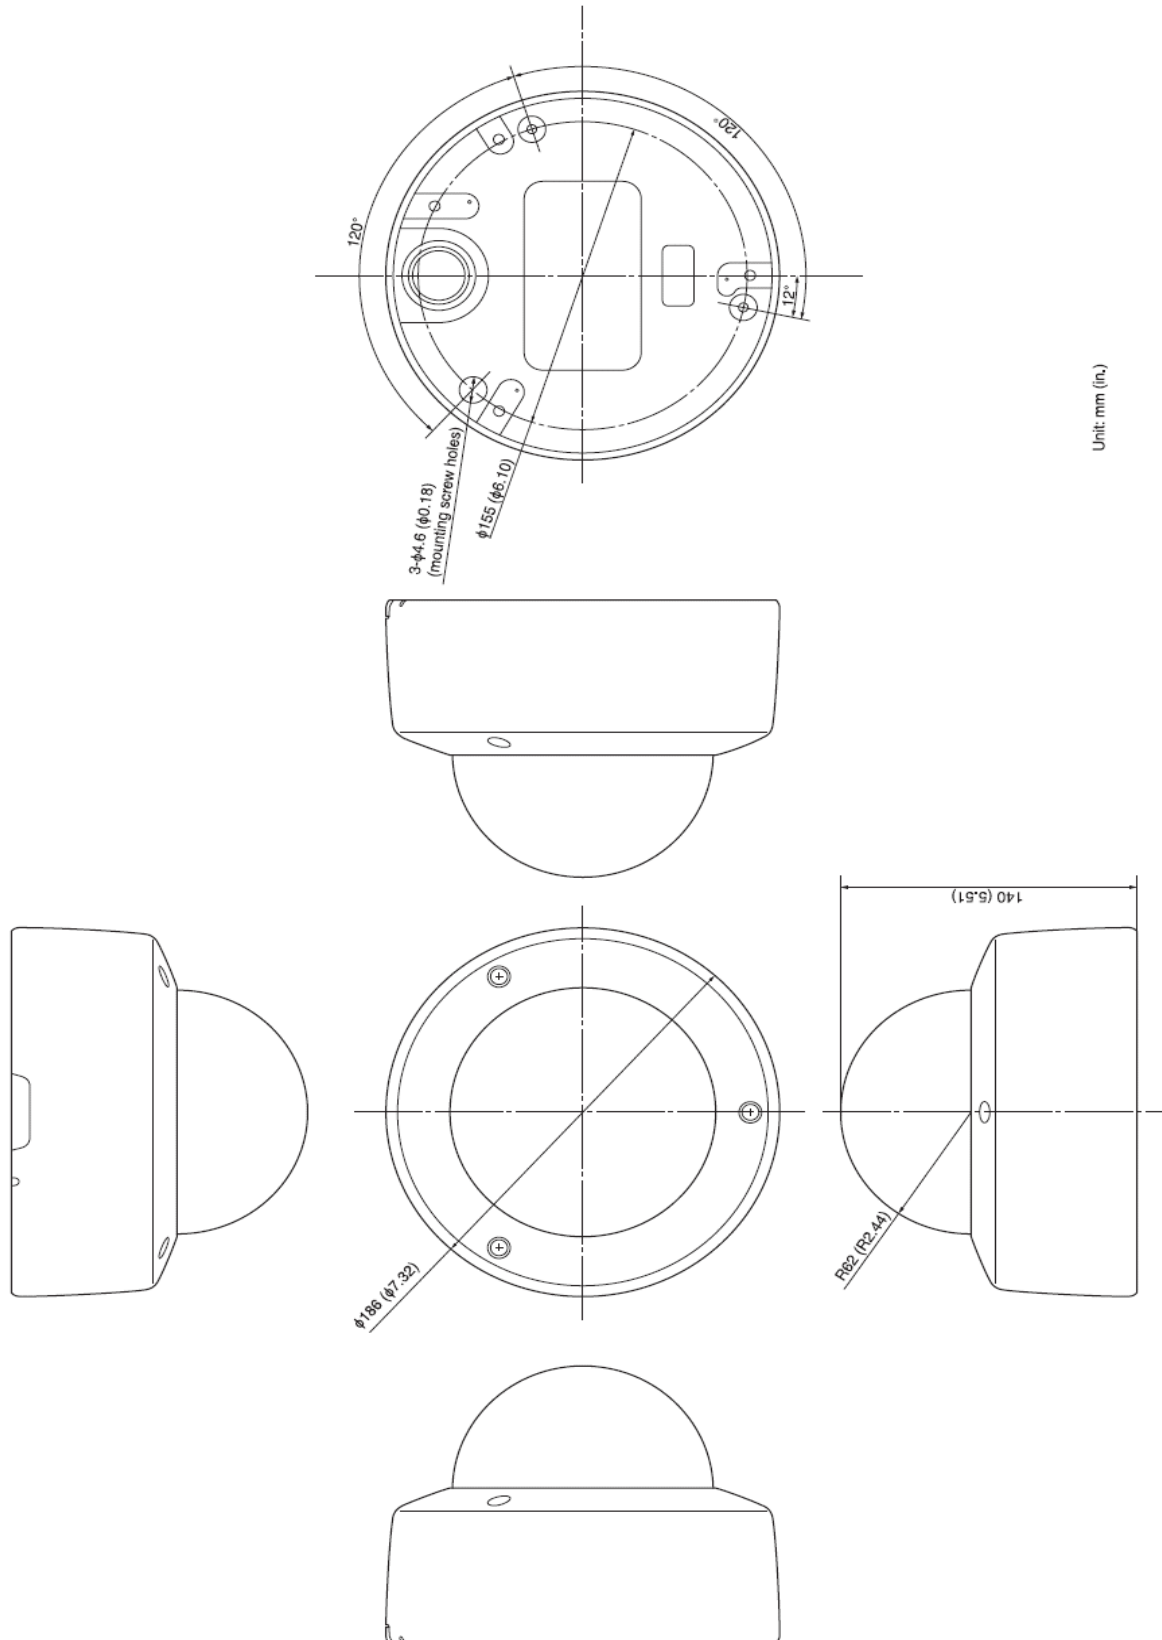

Camera Specifications

External Views/Specification

Network Camera

VB-H630D / M620D

The exterior size, specifications, are as follows.

Unit: mm (in.)

Camera Specifications

External Views/Specification

Network Camera

VB-H630D / M620D