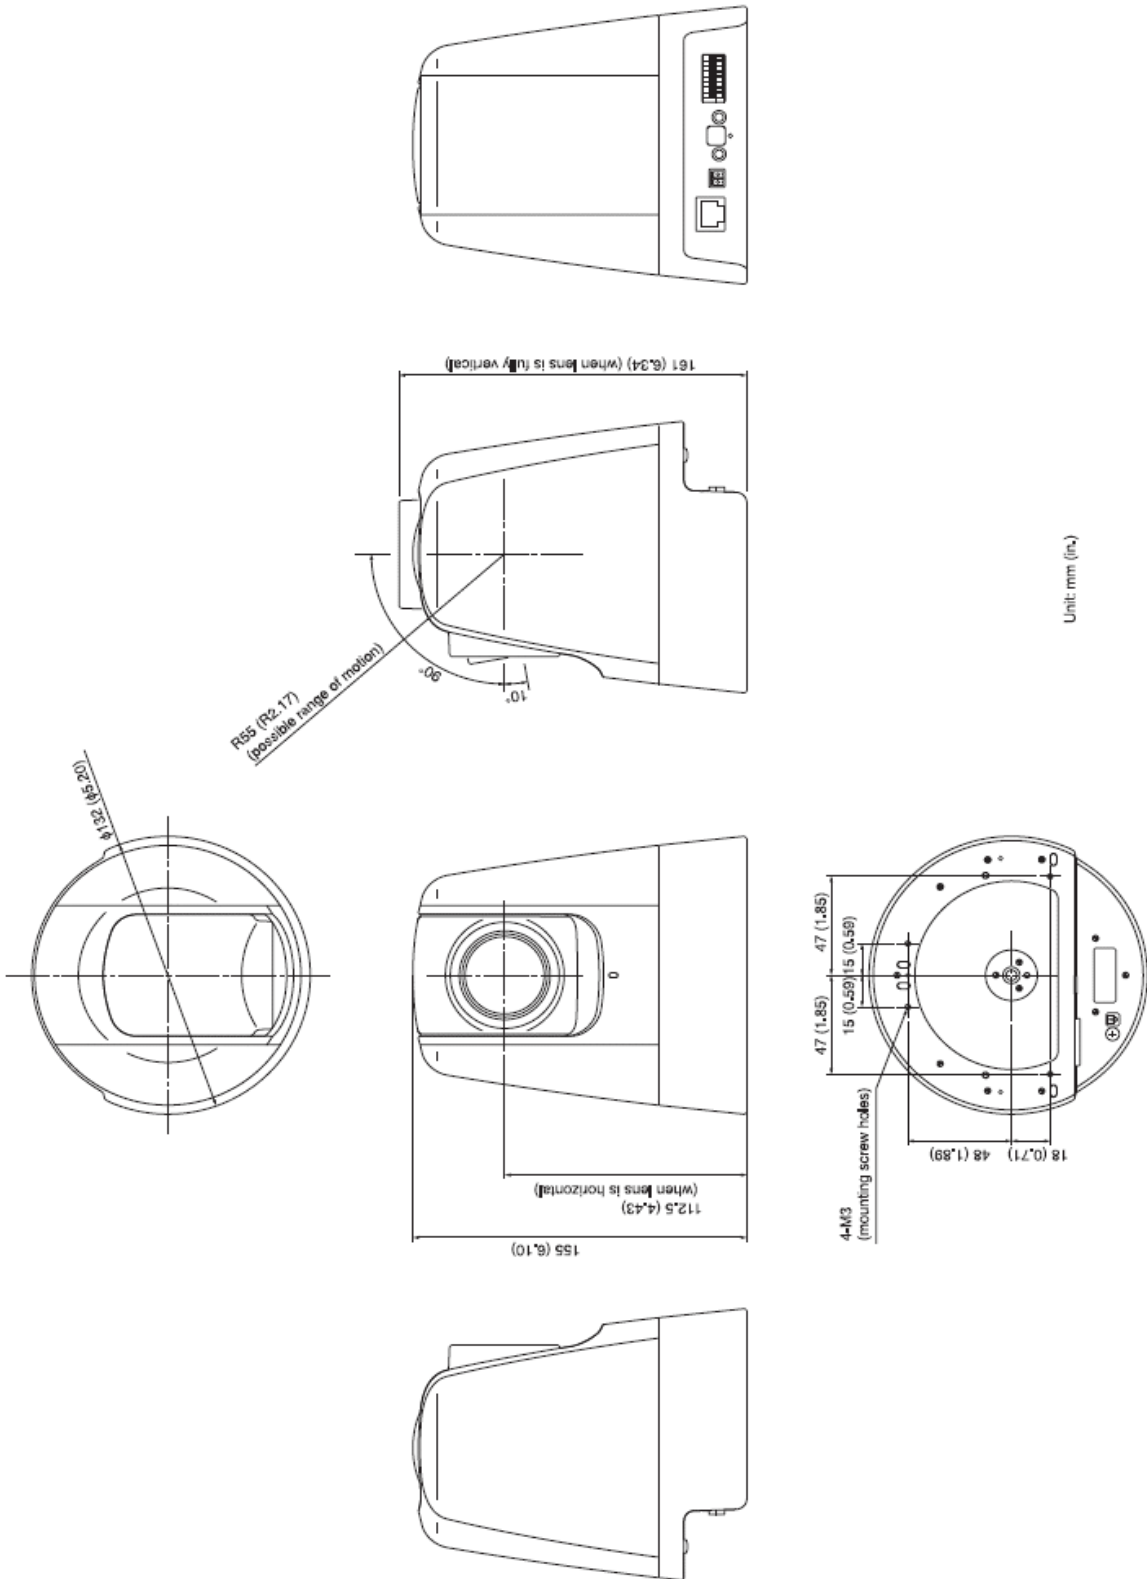

Camera Specifications

External Views/Specification

Network Camera

VB-H43 / M42

The exterior size, specifications, are as follows.

Unit: mm (in.)

Camera Specifications

External Views/Specification