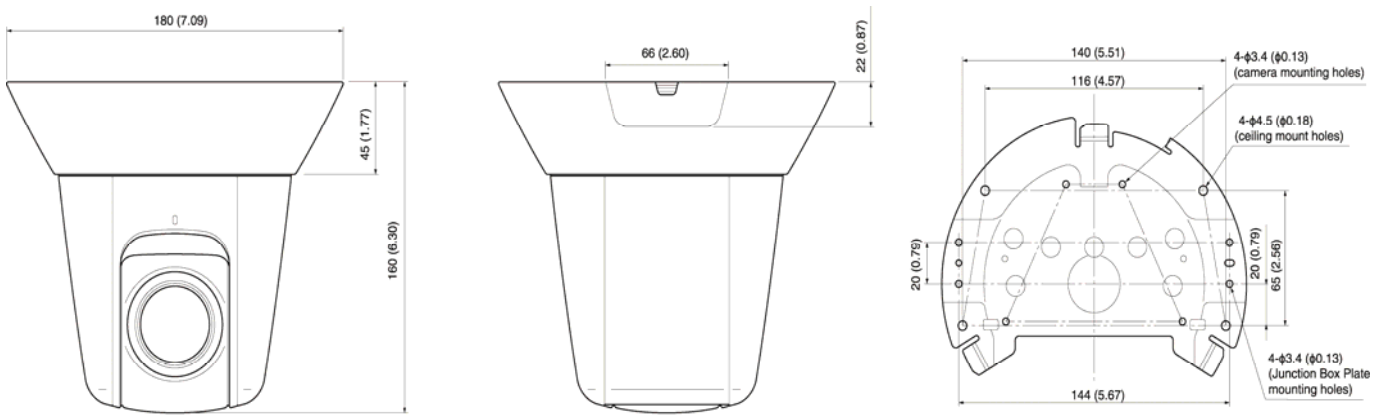

Accessory Specifications

VB-H43	VB-H630VE	VB-H630D	VB-H730F
VB-M42	VB-M620VE	VB-M620D	VB-M720F

Ceiling Mount Cover

(SS40-S-VB/SS40-B-VB)

This dedicated accessory is used to install the camera on a ceiling.

The ceiling mount cover is available both in silver (SS40-S-VB) and black (SS40-B-VB), to match the silver and black model cameras.

Unit: mm (in.)

Specification

Dimensions	(ϕ x H) ϕ 180 x 45 mm (ϕ 7.09 x 1.77 in.)
Weight	Approx. 270 g (9.6 oz.) (Ceiling Plate, Ceiling Mount Cover)
Type	Silver/Black