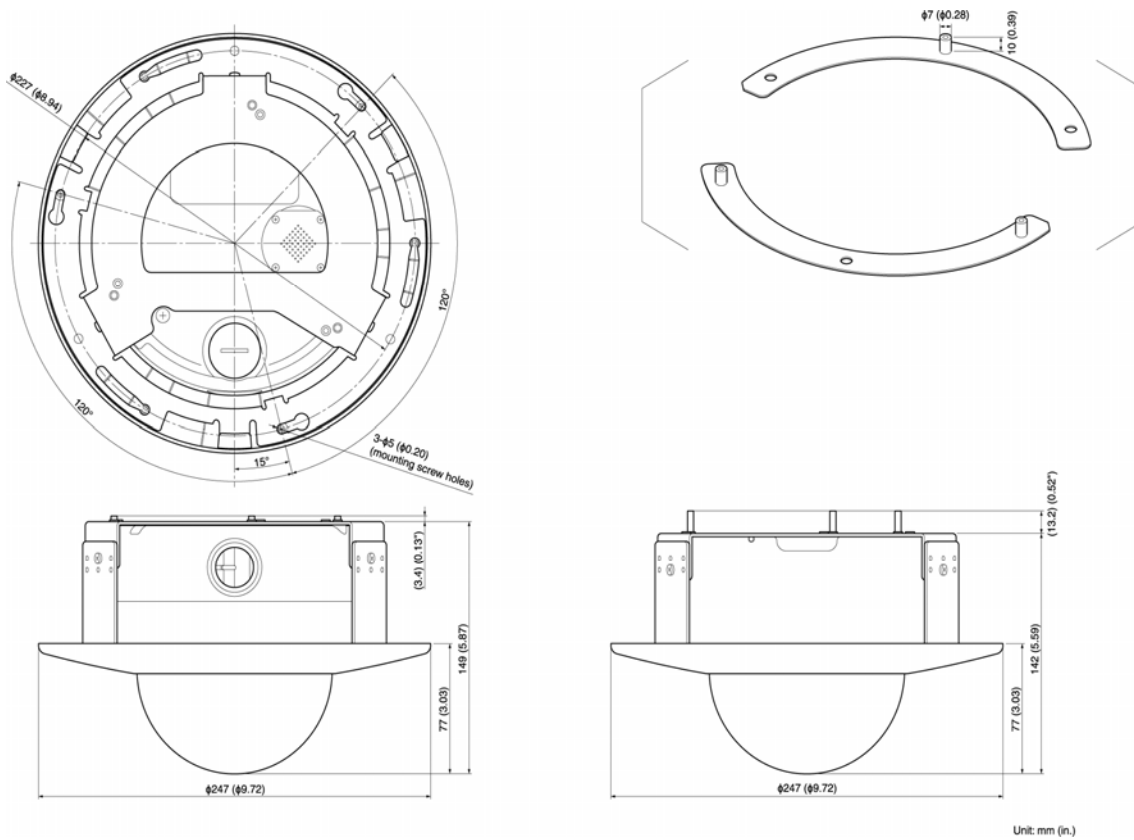

Accessory Specifications

VB-H43	VB-H630VE	VB-H630D	VB-H730F
VB-M42	VB-M620VE	VB-M620D	VB-M720F

Recessed Mounting Kit

(SR600-VB)

This dedicated accessory lets you install the camera recessed into a wall or ceiling, providing an installation with a cleaner look.

Unit: mm (in.)

Specification

Dimensions

VB-H630VE/071: (φ x H) φ247 x 149 mm (φ9.72 x 5.87 in.)

VB-H630D/072: (φ x H) φ247 x 142 mm (φ9.72 x 5.59 in.)

Weight

Approx. 687 g (1.52 lb.) (Recessed Mounting Cover, Ceiling Bracket, Backside Ceiling Bracket)