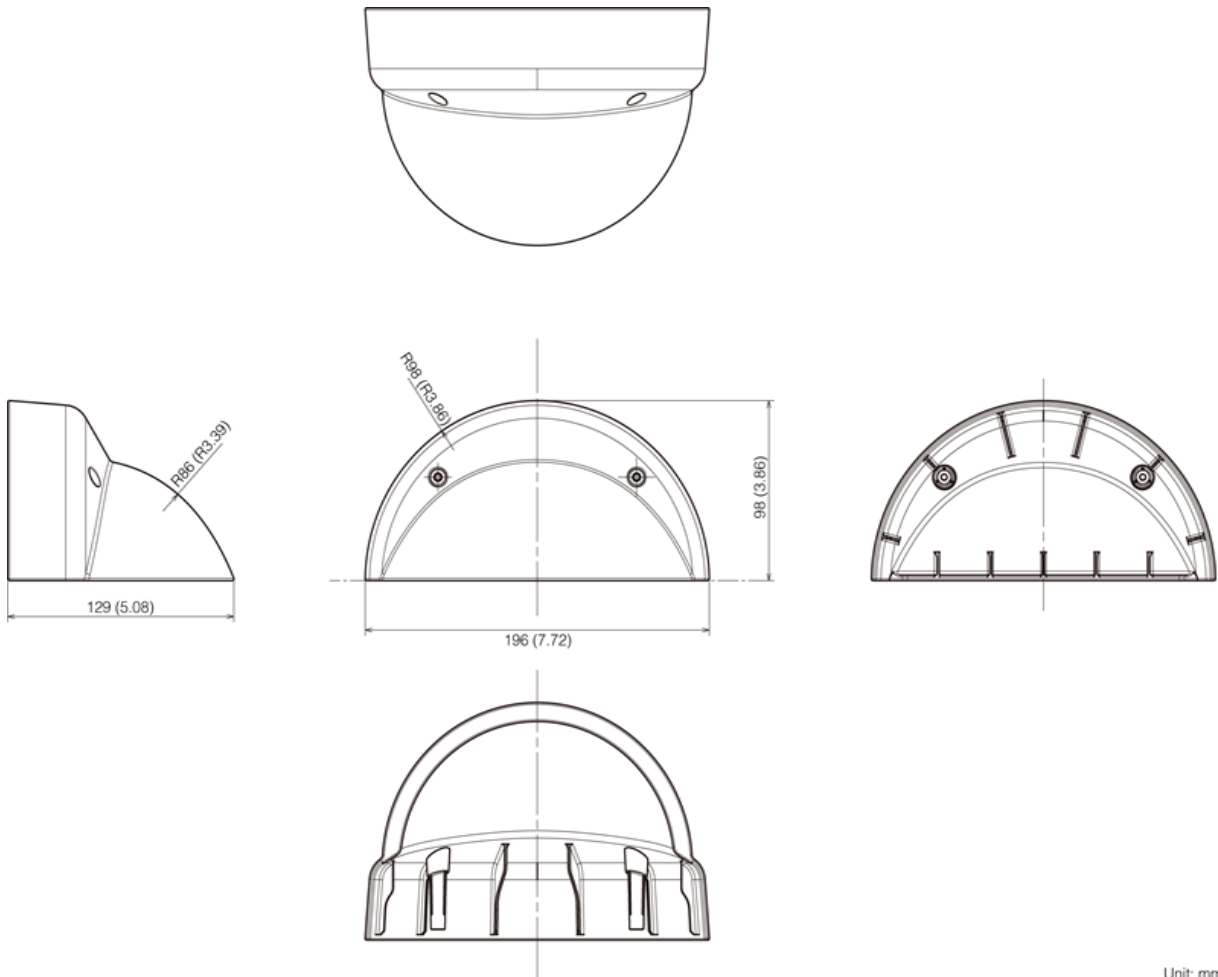

## Sunshade Cover

(SC640-VB)

The exterior size, specifications, external materials, are as follows.

Unit: mm (in.)

### Specification

Dimensions	(H x W x D) 98 x 196 x 129 mm (3.86 x 7.72 x 5.08 in.)	
Weight	Approx. 140 g (5.0 oz.)	
Operating Environment	Temperature	Same as camera
	Humidity	Same as camera
Storage Environment	Temperature	Same as camera
	Humidity	Same as camera