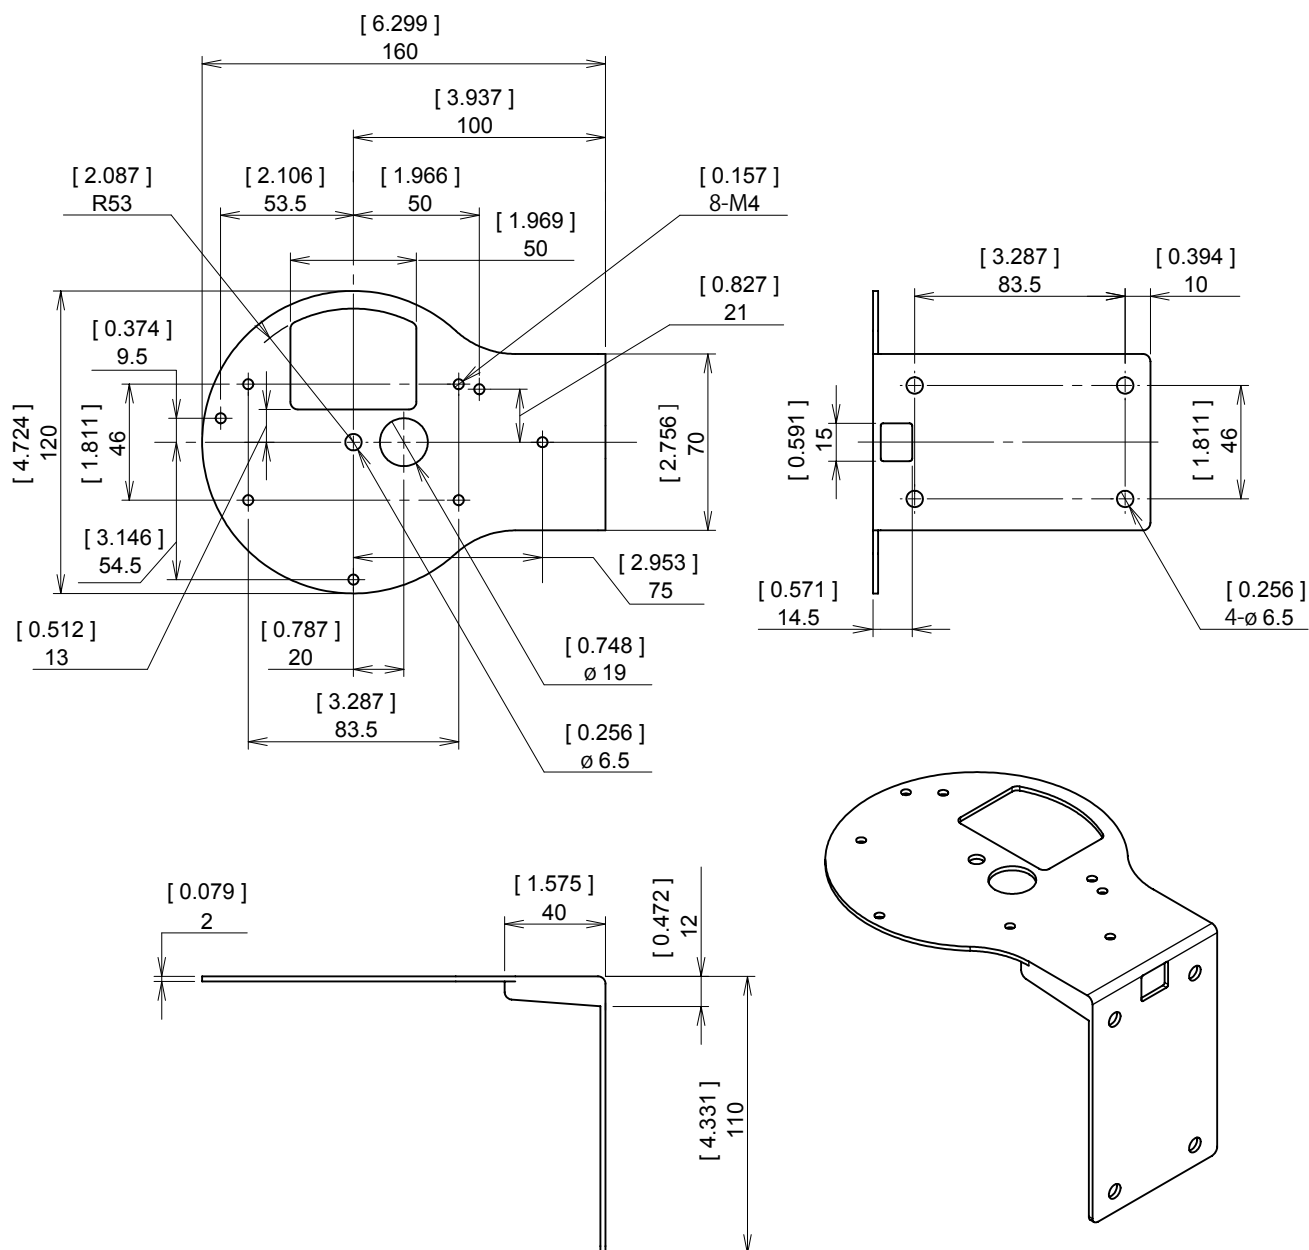

Unit: [inch]
mm

Universal Wall Mount Camera Bracket

A-SWD5WB3

Specifications

Material	Steel
Color	White, Powder Coat Finish
Approx. Weight	300g (0.66 lbs)
Standard & Compliance	RoHS
Standard Accessories	M4 x 20mm Screw x 4pcs. M4 x 8mm Screw x 4pcs. M4 Washer x 4 pcs. M4 x 8mm with Washer Screw x 1(For Safety Wire)
	*Note: Safety wire is not provided

For Cameras Models:

Canon Camera	VB-S30D/S31D/S800D/H41/M40
Panasonic Camera	WV-SC385, SF334/335/132/138
Other Cameras	Any M4 Screw 46mm x 83.5mm Mount Pattern Cameras. Any 1/4-20UNC Mount Camera Max Diameter upto ϕ 132mm(ϕ 5.2")